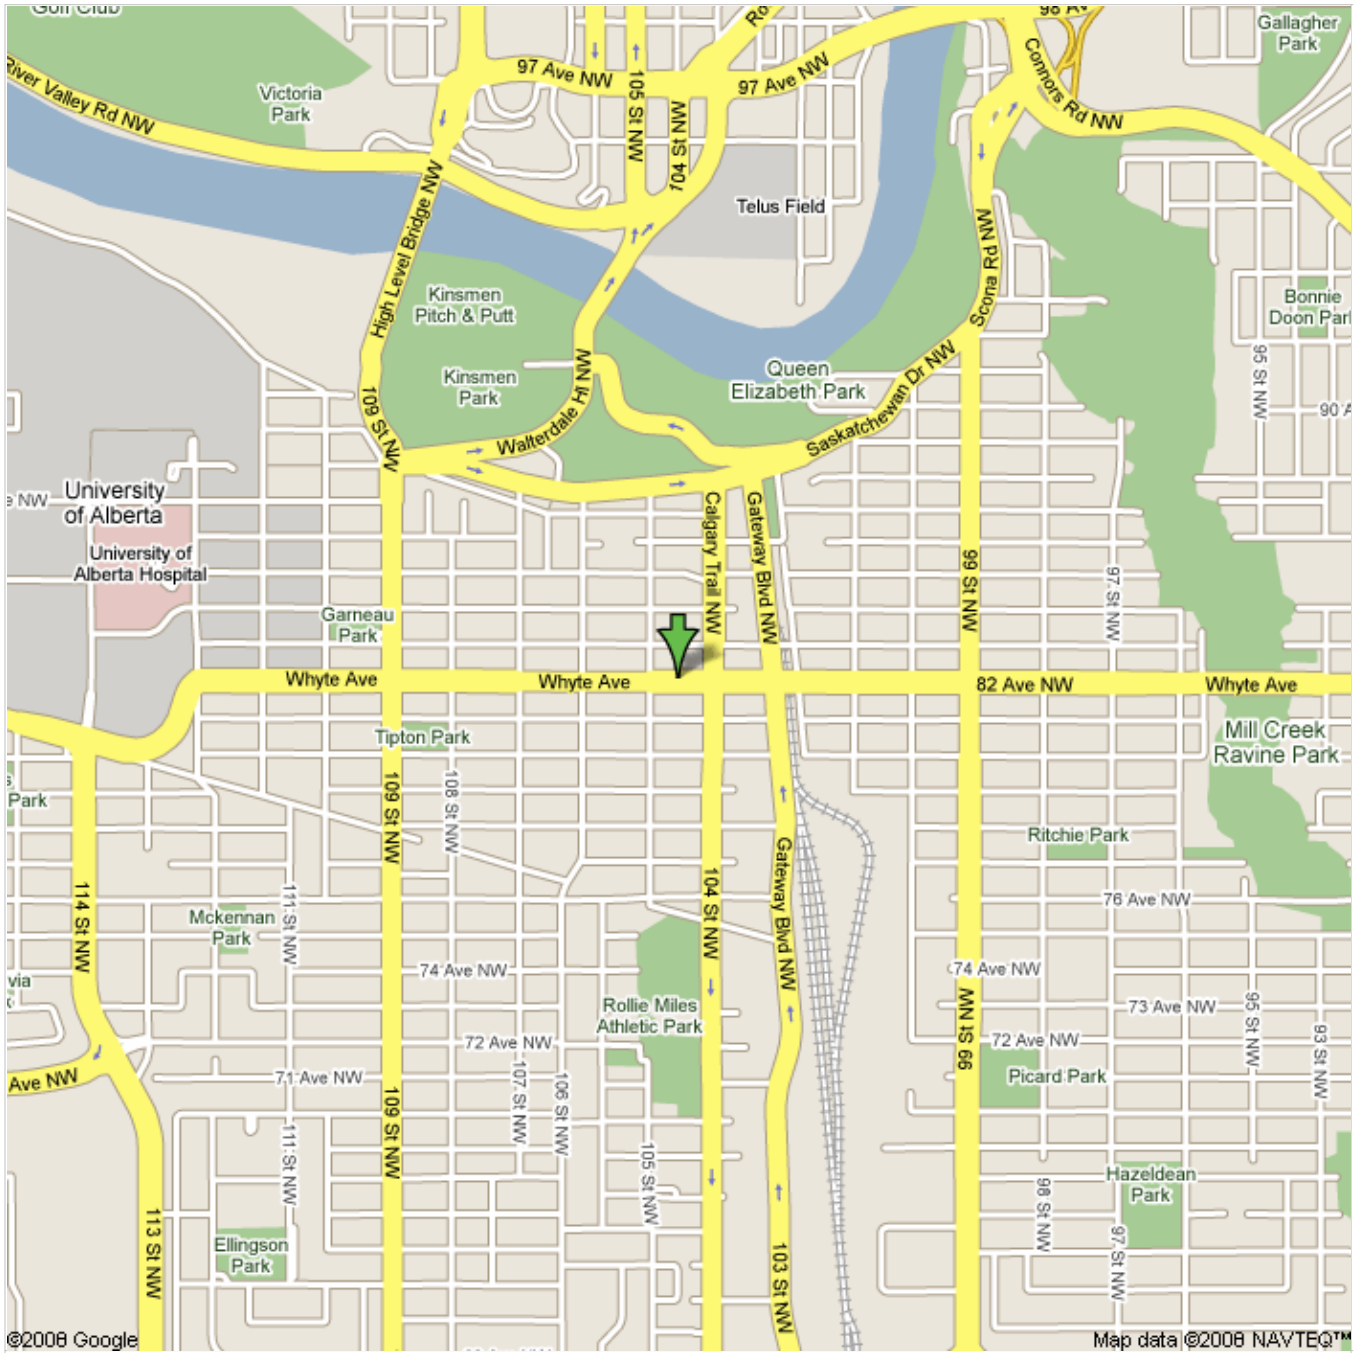

Address **10454 82 Ave NW**
Edmonton, AB

©2008 Google

Map data ©2008 NAVTEQ™